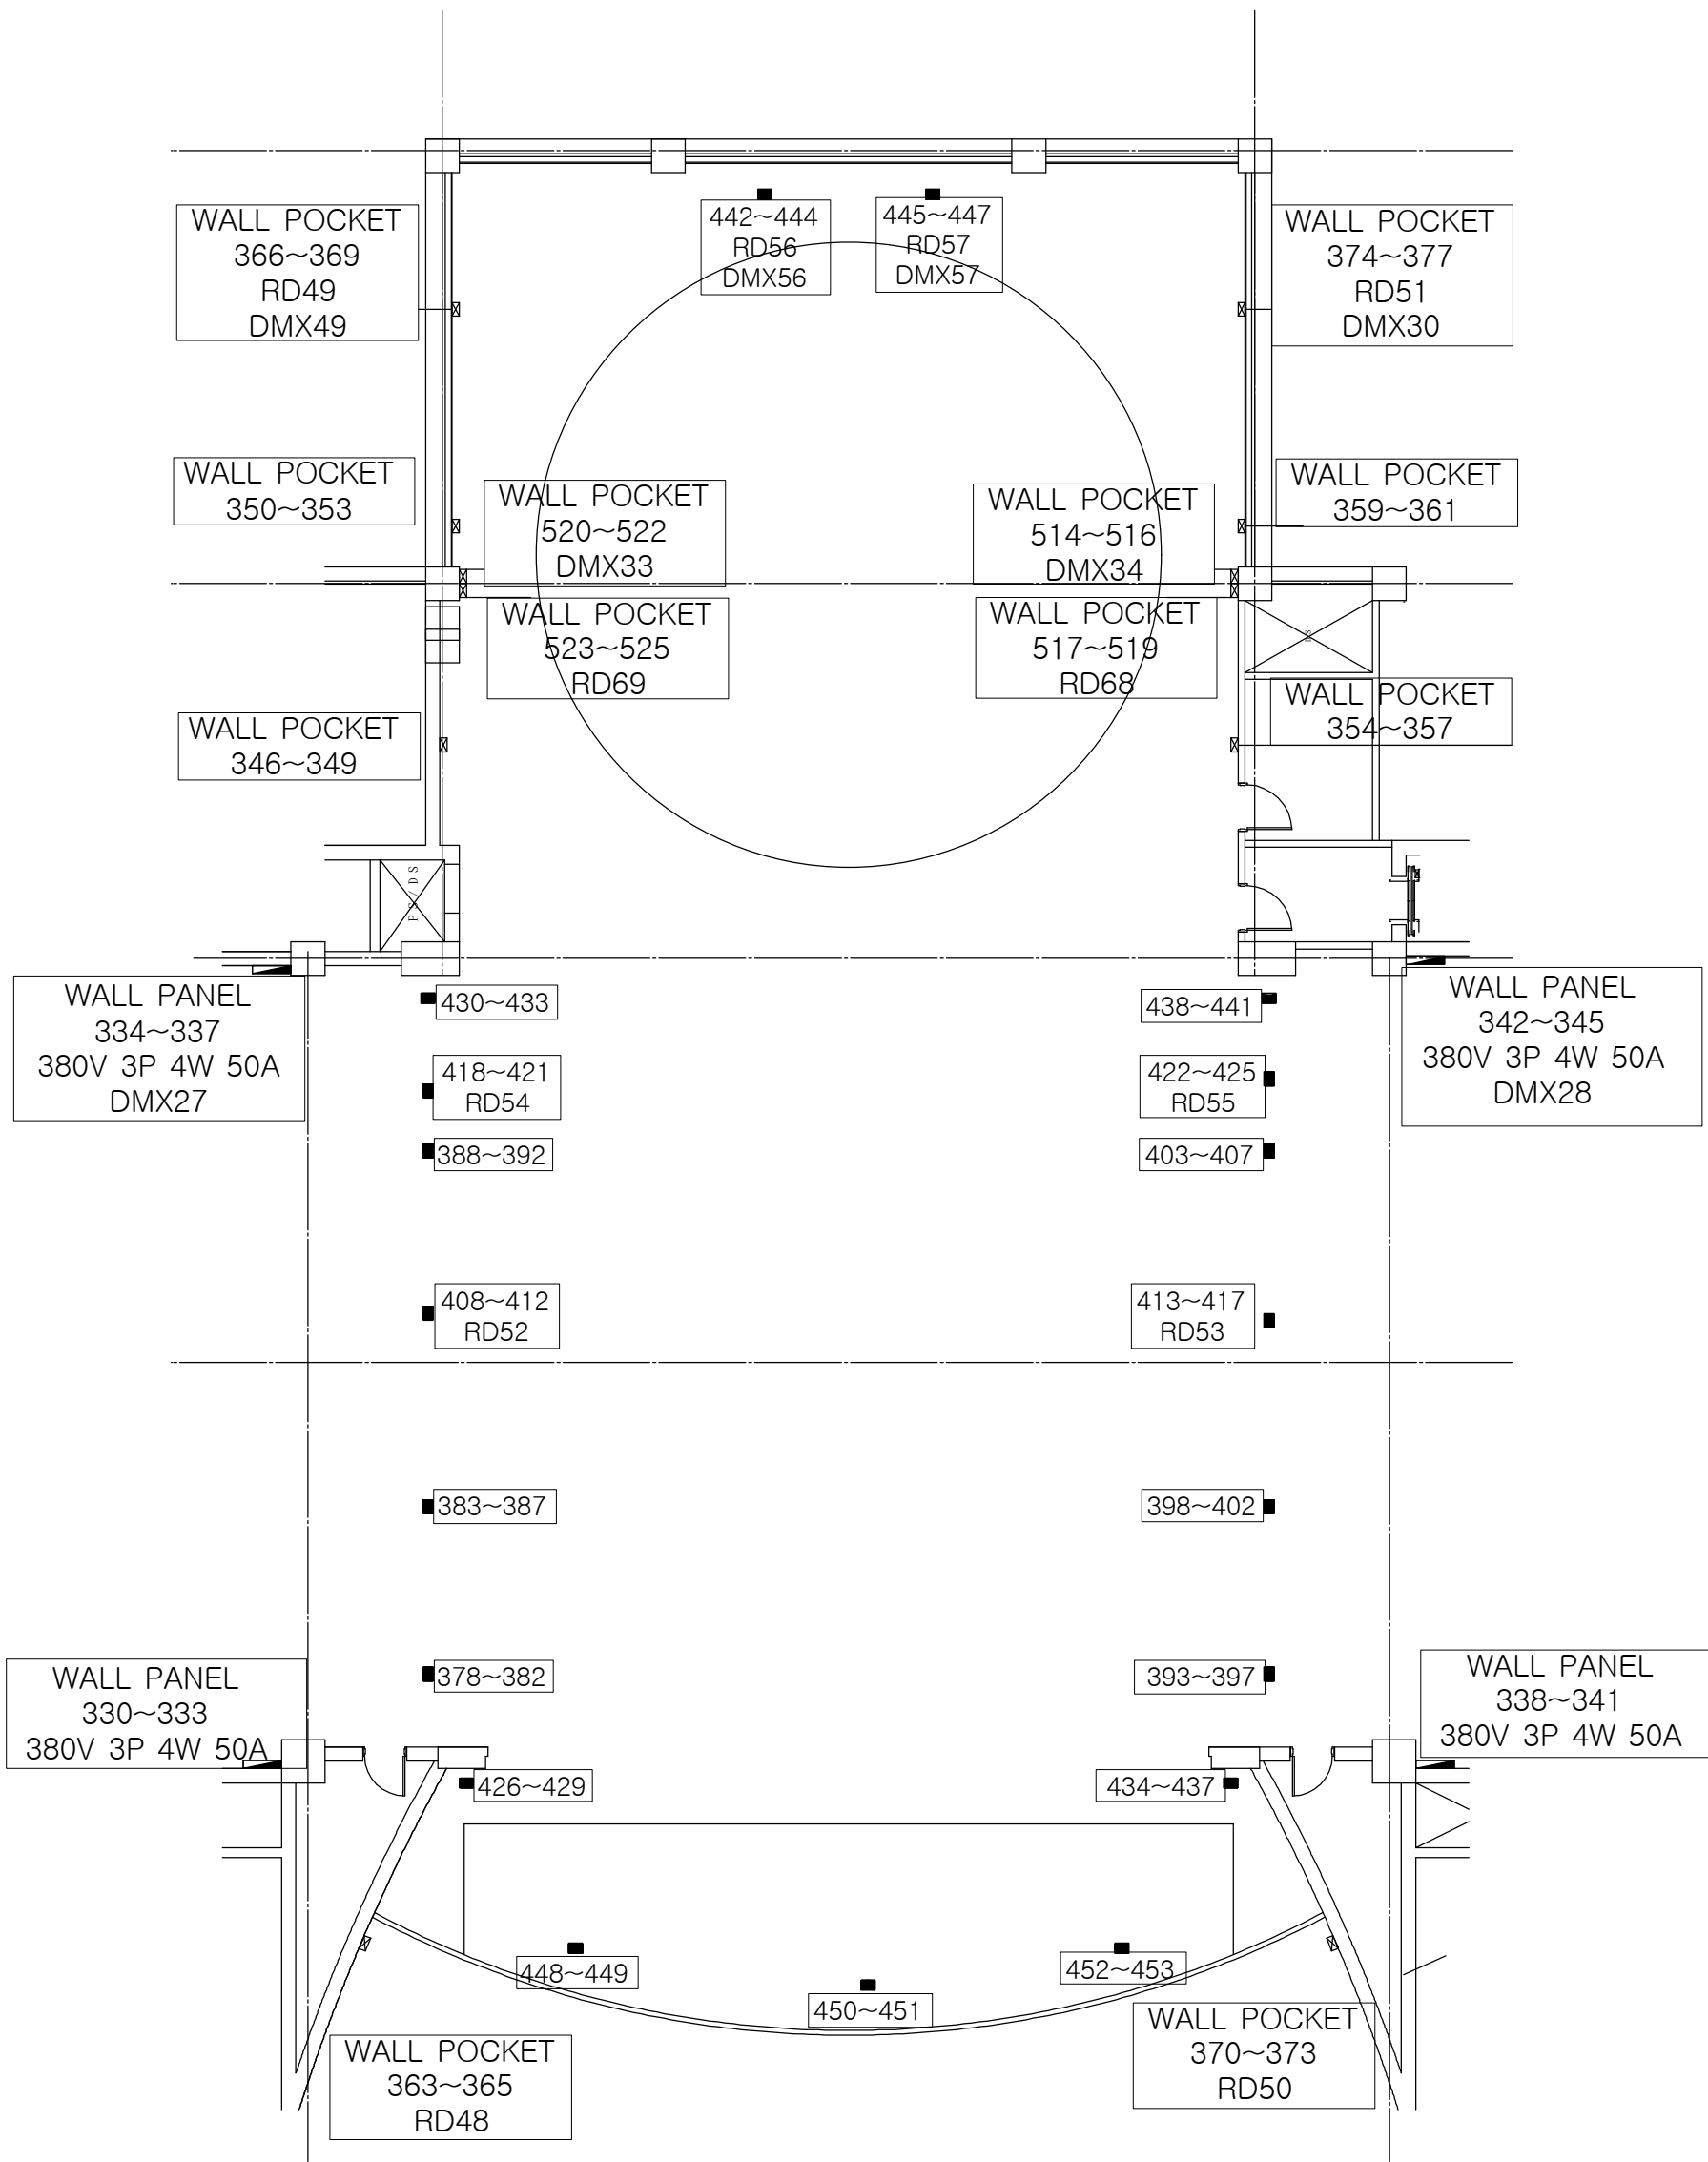

KYEONGJU ART CENTER GRAND THEATRE  
 (HOUSE Dimmer NO. 633~645)  
 (Acoustical Shells Dimmer NO. 615~623)

1	DIMMER NO.
RD1	REMOTE DIRECT NO.
DMX 1	DMX512 PORT NO.
LAN 1	LAN PORT NO.

KYEONGJU ART CENTER GRAND THEATRE

(HOUSE Dimmer NO. (633~645)  
 (Acoustical Shells Dimmer NO. (615~623)

1	DIMMER NO.
RD1	REMOTE DIRECT NO.
DMX 1	DMX512 PORT NO.
LAN 1	LAN PORT NO.